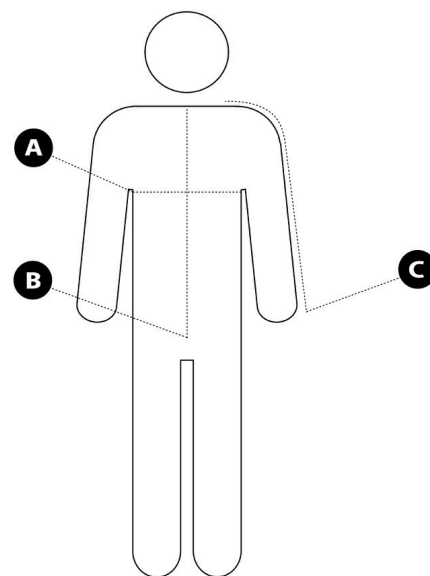

Set - Size Guide

LR552-KID

Measurements in the size chart are on the garment: LR552-KID

Measurements are in cms.
All conversions are approximate.

| JACKET | | | |
|--------------------|----------------------|----------------------|------------------------|
| Lyngsoe Size (cms) | A Chest Width | B Back Length | C Sleeve Length |
| 2 years | 81 | 44 | 33,5 |
| 4 years | 84 | 47,5 | 36,5 |
| 6 years | 87 | 51 | 39,5 |
| 8 years | 90 | 54,5 | 43 |
| 10 years | 93 | 58 | 46,5 |
| 12 years | 96 | 61,5 | 50 |

| TROUSERS | | |
|--------------------|----------------|-----------------|
| Lyngsoe Size (cms) | D Waist | E Inseam |
| 2 years | 73 | 36 |
| 4 years | 76 | 39 |
| 6 years | 79 | 42 |
| 8 years | 82 | 45 |
| 10 years | 85 | 48 |
| 12 years | 88 | 51 |